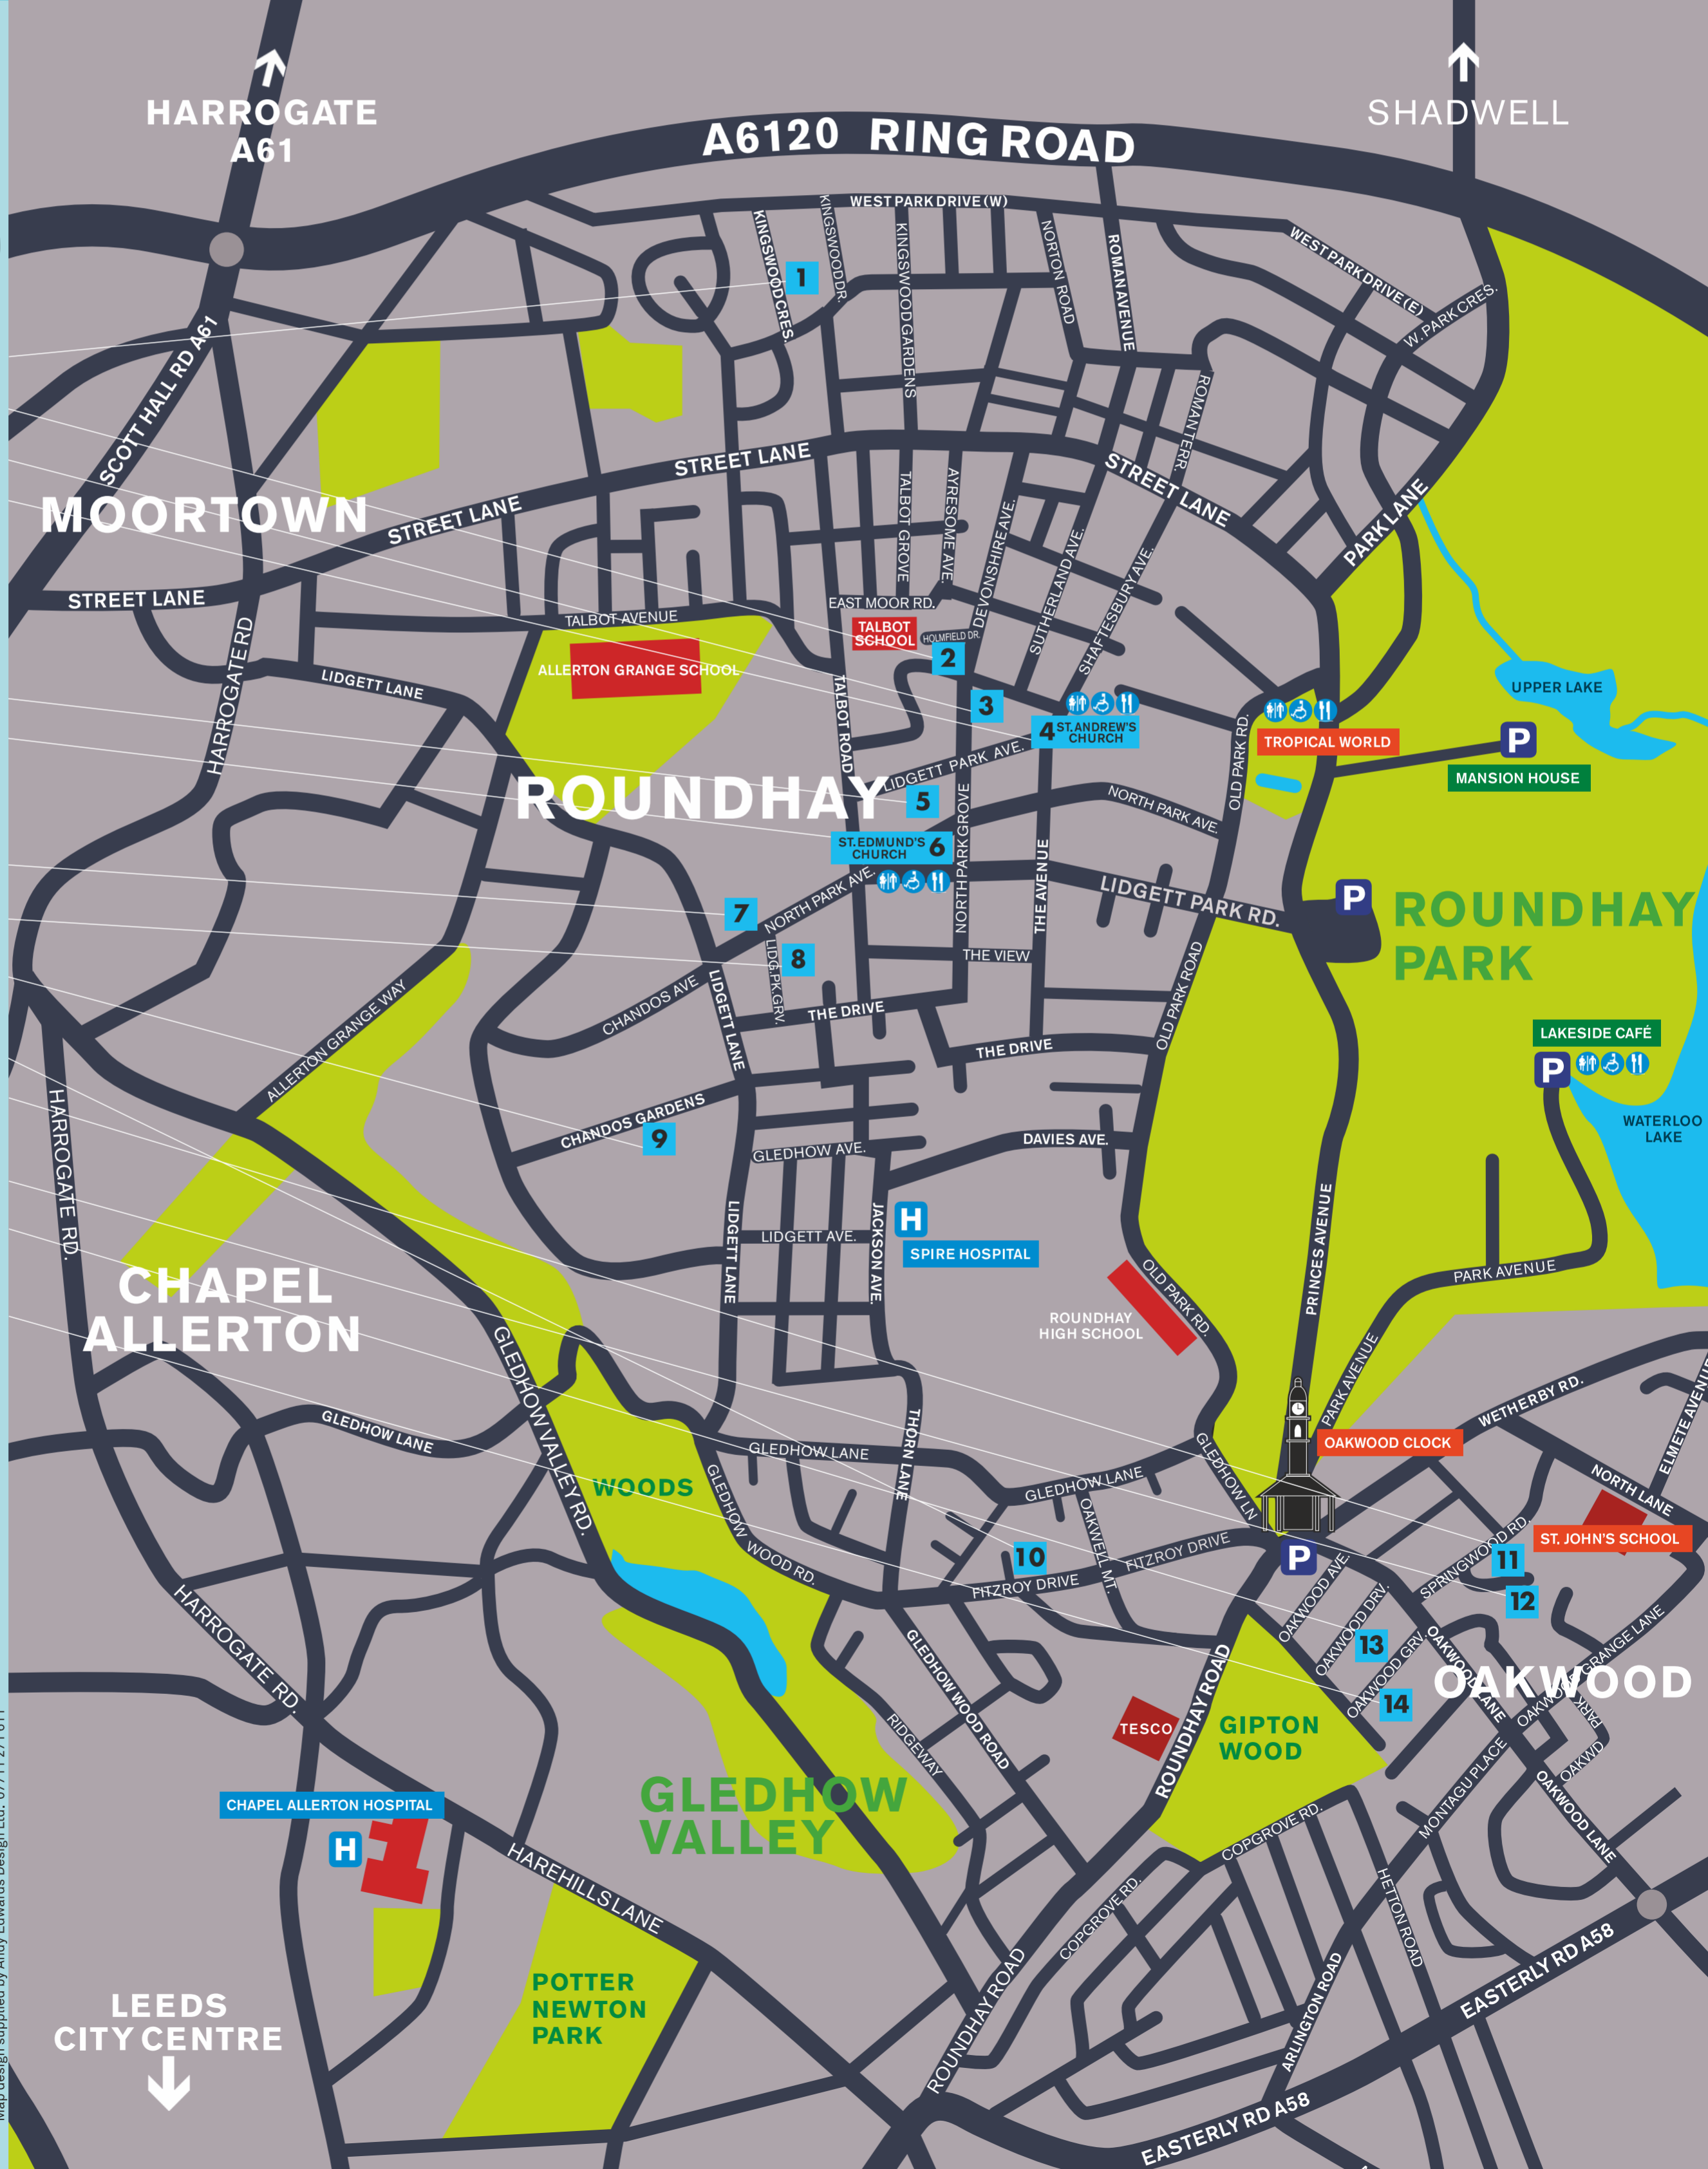

Map design supplied by Andy Edwards Design Ltd. 07711 271 611